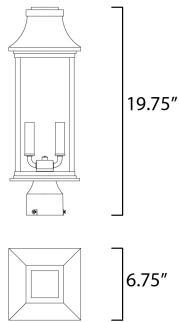

PRODUCT DESCRIPTION

Inspired by classic coach gas lanterns, the Vicksburg collection features die-cast aluminum construction finished in Black with Clear glass. The candle sleeves are done in a contrasting off-white finish to add dimension to the lantern. Available in numerous sizes and configurations including a handsome pocket wall.

MEASUREMENTS

DIMENSION : 6.75" L x 6.75" W x 19.75" H
 HANGING WEIGHT : 4.8 lb

LAMPING

INPUT VOLTAGE : 120V
 BULB : 2 x 40W Incandescent E12 Candelabra , 80W Total
 BULB INCLUDED : (Not Included)
 DIMMABLE : Yes