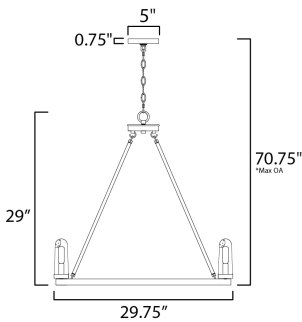

*max overall height

MEASUREMENTS

- DIMENSION : 29.75" L x 29.75" W x 29" H
- MAX OAH : 70.75" OAH
- CANOPY : 5" W x 0.75" H x 5" L
- HANGING WEIGHT : 23.54 lb

LAMPING

- INPUT VOLTAGE : 120V
- BULB : 9 x 40W Incandescent E12 Candelabra , 360W Total
- BULB INCLUDED : (Included)
- DIMMABLE : Yes