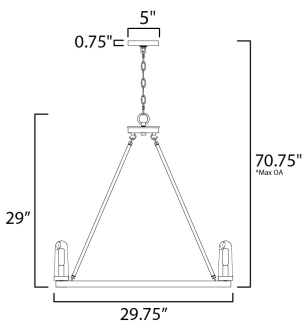

*max overall height

MEASUREMENTS

- DIMENSION : 29.75" L x 29.75" W x 29" H
- MAX OAH : 70.75" OAH
- CANOPY : 5" W x 0.75" H x 5" L
- HANGING WEIGHT : 23.54 lb

LAMPING

- INPUT VOLTAGE : 120V
- BULB : 9 x 40W Incandescent E12 Candelabra , 360W Total
- BULB INCLUDED : (Included)
- DIMMABLE : Yes