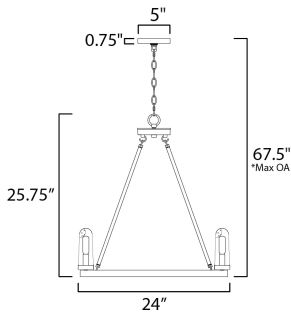

*max overall height

MEASUREMENTS

- DIMENSION : 24" L x 24" W x 25.75" H
- MAX OAH : 67.5" OAH
- CANOPY : 5" W x 0.75" H x 5" L
- HANGING WEIGHT : 17.93 lb

LAMPING

- INPUT VOLTAGE : 120V
- BULB : 6 x 40W Incandescent E12 Candelabra , 240W Total
- BULB INCLUDED : (Included)
- DIMMABLE : Yes