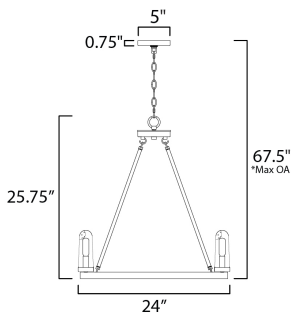

*max overall height

MEASUREMENTS

DIMENSION : 24" L x 24" W x 25.75" H
 MAX OAH : 67.5" OAH
 CANOPY : 5" W x 0.75" H x 5" L
 HANGING WEIGHT : 17.93 lb

LAMPING

INPUT VOLTAGE : 120V
 BULB : 6 x 40W Incandescent E12 Candelabra , 240W Total
 BULB INCLUDED : (Included)
 DIMMABLE : Yes