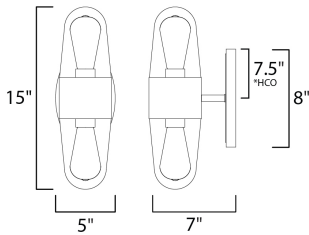

PRODUCT DESCRIPTION

Designed to perform in outdoor living spaces, the Lido collection is refined enough to also be at home indoors. The classic ring design finished in your choice of powder coated Black or Antique Pecan supports dome shaped diffusers of recycled Seedy glass which are blown to give a rustic, hand-crafted look. Vintage T6 lamps are included to complete the restoration appeal of this epic collection.