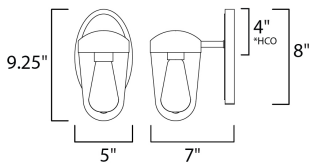

PRODUCT DESCRIPTION

Designed to perform in outdoor living spaces, the Lido collection is refined enough to also be at home indoors. The classic ring design finished in your choice of powder coated Black or Antique Pecan supports dome shaped diffusers of recycled Seedy glass which are blown to give a rustic, hand-crafted look. Vintage T6 lamps are included to complete the restoration appeal of this epic collection.

MEASUREMENTS

DIMENSION : 5" L 9.25" H x 7" Ext
BACK PLATE : 5" W x 8" H x 4" HCO
HANGING WEIGHT : 1.9 lb

LAMPING

INPUT VOLTAGE : 120V
BULB : 1 x 60W Incandescent E26 Medium , 60W Total
BULB INCLUDED : (Included)
DIMMABLE : Yes
LIGHTING_DIRECTION : Down

FINISHES OPTION

- Antique Pecan / Black (APBK)
- Black (BK)

GLASS

Seedy CD

MATERIAL

Steel, Glass

RATINGS

cETLus
Wet Location

ADDITIONAL

INSTALL UP/DOWN: Down
RATED LIFE NA Hours
OPERATING TEMPERATURE:
-20°C (-4°F), 40°C (104°F)

Always consult a qualified electrician before installing any lighting product.

WESTERN DISTRIBUTION CENTER (HEADQUARTER)
253 NORTH VINELAND AVE | CITY OF INDUSTRY, CA 91746

EASTERN DISTRIBUTION CENTER
101 GARDNER PARK | PEACHTREE CITY, GA 30269

P. 626.956.4200 | F. 626.956.4225 | maximlighting.com