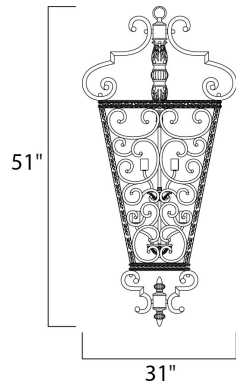

PRODUCT DESCRIPTION

Classic form marrying ornate trim with the gentle curves of flat bar design painted in Kentucky Bronze. The smooth lines of the Latte glass shades add softness to the overall look. The entry lanterns display intricate detail and make for a grand entrance.

MEASUREMENTS

DIMENSION : 31" L x 31" W x 51" H
 HANGING WEIGHT : 51.7 lb

LAMPING

INPUT VOLTAGE : 120V
 BULB : 8 x 60W Incandescent E12 Candelabra , 480W Total
 BULB INCLUDED : (Not Included)
 DIMMABLE : Yes