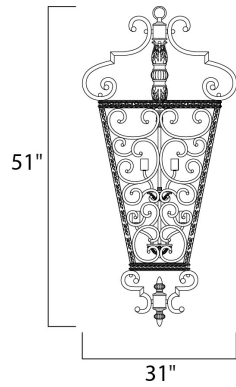

**PRODUCT DESCRIPTION**

Classic form marrying ornate trim with the gentle curves of flat bar design painted in Kentucky Bronze. The smooth lines of the Latte glass shades add softness to the overall look. The entry lanterns display intricate detail and make for a grand entrance.

**MEASUREMENTS**

DIMENSION : 31" L x 31" W x 51" H  
 HANGING WEIGHT : 51.7 lb

**LAMPING**

INPUT VOLTAGE : 120V  
 BULB : 8 x 60W Incandescent E12 Candelabra , 480W Total  
 BULB INCLUDED : (Not Included)  
 DIMMABLE : Yes