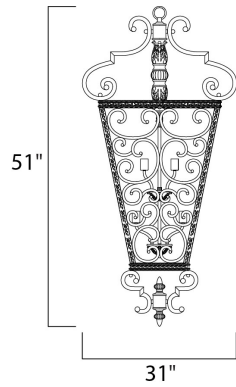

PRODUCT DESCRIPTION

Classic form marrying ornate trim with the gentle curves of flat bar design painted in Kentucky Bronze. The smooth lines of the Latte glass shades add softness to the overall look. The entry lanterns display intricate detail and make for a grand entrance.

MEASUREMENTS

DIMENSION : 31" L x 31" W x 51" H
 HANGING WEIGHT : 51.7 lb

LAMPING

INPUT VOLTAGE : 120V
 BULB : 8 x 60W Incandescent E12 Candelabra , 480W Total
 BULB INCLUDED : (Not Included)
 DIMMABLE : Yes