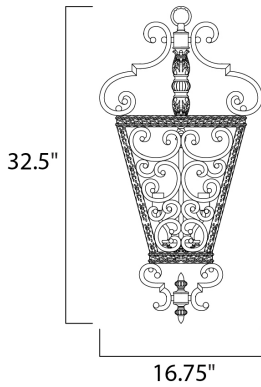

PRODUCT DESCRIPTION

Classic form marrying ornate trim with the gentle curves of flat bar design painted in Kentucky Bronze. The smooth lines of the Latte glass shades add softness to the overall look. The entry lanterns display intricate detail and make for a grand entrance.

FINISHES OPTION

Kentucky Bronze (KB)

MATERIAL

Steel

RATINGS

cETLus
Dry Location

ADDITIONAL

OPERATING TEMPERATURE:
-20°C (-4°F), 40°C (104°F)

MEASUREMENTS

DIMENSION : 22" L x 22" W x 32.5" H
HANGING WEIGHT : 29.04 lb

LAMPING

INPUT VOLTAGE : 120V
BULB : 4 x 60W Incandescent E12 Candelabra , 240W Total
BULB INCLUDED : (Not Included)
DIMMABLE : Yes