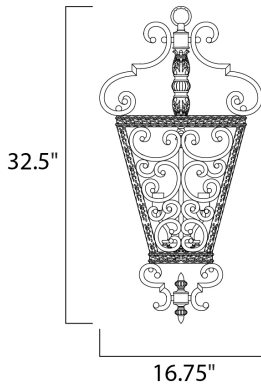

**PRODUCT DESCRIPTION**

Classic form marrying ornate trim with the gentle curves of flat bar design painted in Kentucky Bronze. The smooth lines of the Latte glass shades add softness to the overall look. The entry lanterns display intricate detail and make for a grand entrance.

**MEASUREMENTS**

DIMENSION : 22" L x 22" W x 32.5" H  
HANGING WEIGHT : 29.04 lb

**LAMPING**

INPUT VOLTAGE : 120V  
BULB : 4 x 60W Incandescent E12 Candelabra , 240W Total  
BULB INCLUDED : (Not Included)  
DIMMABLE : Yes