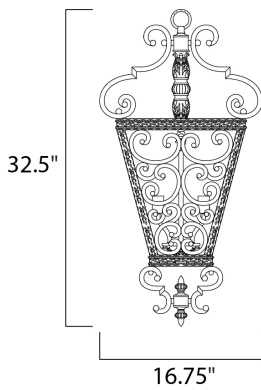

PRODUCT DESCRIPTION

Classic form marrying ornate trim with the gentle curves of flat bar design painted in Kentucky Bronze. The smooth lines of the Latte glass shades add softness to the overall look. The entry lanterns display intricate detail and make for a grand entrance.

FINISHES OPTION

 Kentucky Bronze (KB)

MATERIAL

Steel

RATINGS

cETLus
Dry Location

ADDITIONAL

OPERATING TEMPERATURE:
-20°C (-4°F), 40°C (104°F)

MEASUREMENTS

DIMENSION : 22" L x 22" W x 32.5" H
HANGING WEIGHT : 29.04 lb

LAMPING

INPUT VOLTAGE : 120V
BULB : 4 x 60W Incandescent E12 Candelabra , 240W Total
BULB INCLUDED : (Not Included)
DIMMABLE : Yes