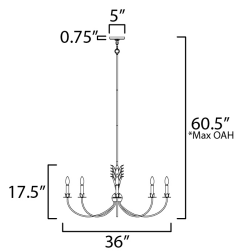

MEASUREMENTS

DIMENSION : 36" L x 36" W x 17.5" H
 MAX OAH : 60.5" OAH
 CANOPY : 5" W x 0.75" H x 5" L
 HANGING WEIGHT : 8 lb

LAMPING

INPUT VOLTAGE : 120V
 BULB : 8 x 60W Incandescent E12 Candelabra , 480W Total
 BULB INCLUDED : (Not Included)
 DIMMABLE : Y