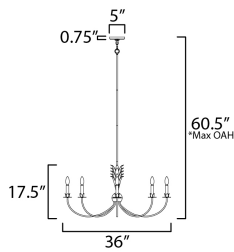

MEASUREMENTS

DIMENSION : 36" L x 36" W x 17.5" H
 MAX OAH : 60.5" OAH
 CANOPY : 5" W x 0.75" H x 5" L
 HANGING WEIGHT : 8 lb

LAMPING

INPUT VOLTAGE : 120V
 BULB : 8 x 60W Incandescent E12 Candelabra , 480W Total
 BULB INCLUDED : (Not Included)
 DIMMABLE : Y