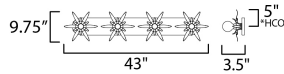

LAMPING

INPUT VOLTAGE : 120V
BULB : 4 x 60W Incandescent E26 Medium , 240W Total
BULB INCLUDED : (Not Included)
DIMMABLE : Triac or ELV
LIGHTING_DIRECTION : Omni