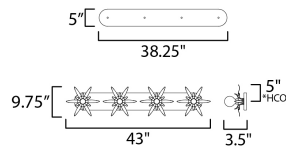

LAMPING

INPUT VOLTAGE : 120V
BULB : 4 x 60W Incandescent E26 Medium , 240W Total
BULB INCLUDED : (Not Included)
DIMMABLE : Triac or ELV
LIGHTING_DIRECTION : Omni