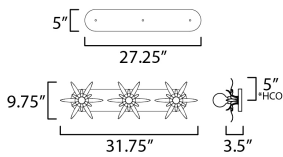

LAMPING

INPUT VOLTAGE : 120V
BULB : 3 x 60W Incandescent E26 Medium , 180W Total
BULB INCLUDED : (Not Included)
DIMMABLE : Y
LIGHTING_DIRECTION : Omni