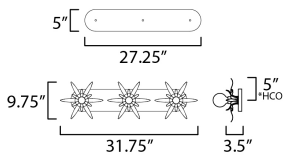

LAMPING

INPUT VOLTAGE : 120V
BULB : 3 x 60W Incandescent E26 Medium , 180W Total
BULB INCLUDED : (Not Included)
DIMMABLE : Triac or ELV
LIGHTING_DIRECTION : Omni