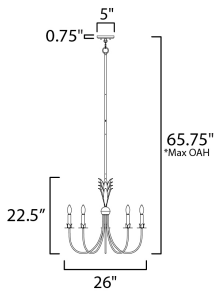

**MEASUREMENTS**

- DIMENSION : 26" L x 26" W x 22.5" H
- MAX OAH : 65.75" OAH
- CANOPY : 5" W x 0.75" H x 5" L
- HANGING WEIGHT : 5.94 lb

**LAMPING**

- INPUT VOLTAGE : 120V
- BULB : 5 x 60W Incandescent E12 Candelabra , 300W Total
- BULB INCLUDED : (Not Included)
- DIMMABLE : Y