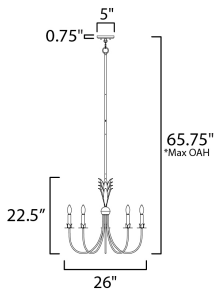

**MEASUREMENTS**

- DIMENSION : 26" L x 26" W x 22.5" H
- MAX OAH : 65.75" OAH
- CANOPY : 5" W x 0.75" H x 5" L
- HANGING WEIGHT : 5.94 lb

**LAMPING**

- INPUT VOLTAGE : 120V
- BULB : 5 x 60W Incandescent E12 Candelabra , 300W Total
- BULB INCLUDED : (Not Included)
- DIMMABLE : Y