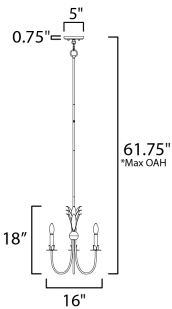

\*max overall height

**MEASUREMENTS**

- DIMENSION : 16" L x 16" W x 18" H
- MAX OAH : 61.75" OAH
- CANOPY : 5" W x 0.75" H x 5" L
- HANGING WEIGHT : 3.96 lb

**LAMPING**

- INPUT VOLTAGE : 120V
- BULB : 3 x 60W Incandescent E12 Candelabra , 180W Total
- BULB INCLUDED : (Not Included)
- DIMMABLE : Y