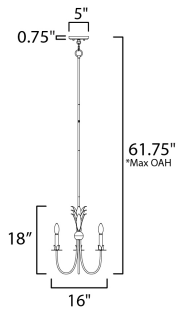

\*max overall height

**MEASUREMENTS**

- DIMENSION : 16" L x 16" W x 18" H
- MAX OAH : 61.75" OAH
- CANOPY : 5" W x 0.75" H x 5" L
- HANGING WEIGHT : 3.96 lb

**LAMPING**

- INPUT VOLTAGE : 120V
- BULB : 3 x 60W Incandescent E12 Candelabra , 180W Total
- BULB INCLUDED : (Not Included)
- DIMMABLE : Y