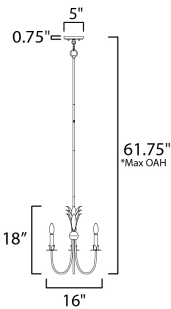

\*max overall height

**MEASUREMENTS**

- DIMENSION : 16" L x 16" W x 18" H
- MAX OAH : 61.75" OAH
- CANOPY : 5" W x 0.75" H x 5" L
- HANGING WEIGHT : 3.96 lb

**LAMPING**

- INPUT VOLTAGE : 120V
- BULB : 3 x 60W Incandescent E12 Candelabra , 180W Total
- BULB INCLUDED : (Not Included)
- DIMMABLE : Y