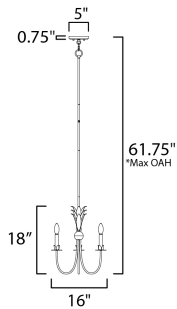

\*max overall height

**MEASUREMENTS**

- DIMENSION : 16" L x 16" W x 18" H
- MAX OAH : 61.75" OAH
- CANOPY : 5" W x 0.75" H x 5" L
- HANGING WEIGHT : 3.96 lb

**LAMPING**

- INPUT VOLTAGE : 120V
- BULB : 3 x 60W Incandescent E12 Candelabra , 180W Total
- BULB INCLUDED : (Not Included)
- DIMMABLE : Y