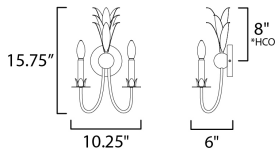

LAMPING

INPUT VOLTAGE : 120V
BULB : 2 x 60W Incandescent E12 Candelabra , 120W Total
BULB INCLUDED : (Not Included)
DIMMABLE : Y
LIGHTING_DIRECTION : Up