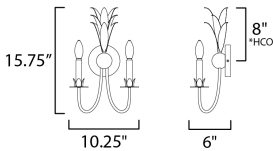

LAMPING

- INPUT VOLTAGE : 120V
- BULB : 2 x 60W Incandescent E12 Candelabra , 120W Total
- BULB INCLUDED : (Not Included)
- DIMMABLE : Y
- LIGHTING_DIRECTION : Up