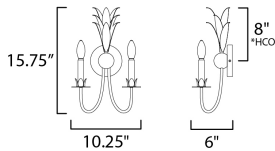

LAMPING

- INPUT VOLTAGE : 120V
- BULB : 2 x 60W Incandescent E12 Candelabra , 120W Total
- BULB INCLUDED : (Not Included)
- DIMMABLE : Y
- LIGHTING_DIRECTION : Up