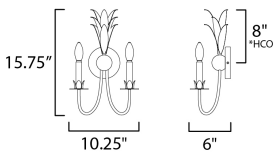

LAMPING

INPUT VOLTAGE : 120V
BULB : 2 x 60W Incandescent E12 Candelabra , 120W Total
BULB INCLUDED : (Not Included)
DIMMABLE : Y
LIGHTING_DIRECTION : Up