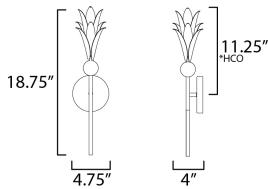

LAMPING

- INPUT VOLTAGE : 120V
- BULB : 1 x 60W Incandescent E12 Candelabra , 60W Total
- BULB INCLUDED : (Not Included)
- DIMMABLE : Y
- LIGHTING_DIRECTION : Up