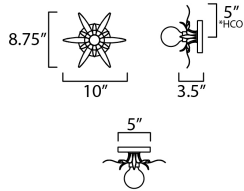

LAMPING

INPUT VOLTAGE : 120V
BULB : 1 x 60W Incandescent E26 Medium , 60W Total
BULB INCLUDED : (Not Included)
DIMMABLE : Y
LIGHTING_DIRECTION : Omni