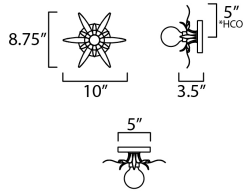

LAMPING

INPUT VOLTAGE : 120V
BULB : 1 x 60W Incandescent E26 Medium , 60W Total
BULB INCLUDED : (Not Included)
DIMMABLE : Y
LIGHTING_DIRECTION : Omni