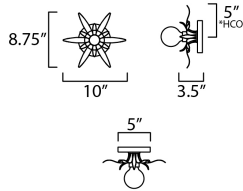

LAMPING

INPUT VOLTAGE : 120V
BULB : 1 x 60W Incandescent E26 Medium , 60W Total
BULB INCLUDED : (Not Included)
DIMMABLE : Triac or ELV
LIGHTING_DIRECTION : Omni