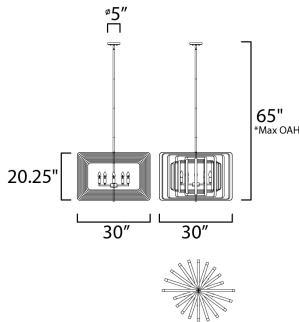

**PRODUCT DESCRIPTION**

A fun and unique design the features numerous concentric rings finished Black on the outside and Gold on the inside that pivot from a center point. The rings can be configured from completely flat to full repeated symmetry and anything in between to allow flexibility in the design.

\*max overall height

**MEASUREMENTS**

- DIMENSION : 30" L x 30" W x 20.75" H
- MAX OAH : 65" OAH
- CANOPY : 5" W x 0.75" H x 5" L
- HANGING WEIGHT : 21.34 lb

**LAMPING**

- INPUT VOLTAGE : 120V
- BULB : 5 x 60W Incandescent E12 Candelabra , 300W Total
- BULB INCLUDED : (Not Included)
- DIMMABLE : Yes

**FINISHES OPTION**

-  Black / Gold (BKGLD)
-  Polished Nickel / Black (PNBK)

**MATERIAL**

Steel

**RATINGS**

cULus  
Dry Location

**ADDITIONAL**

SLOPE: 90  
OPERATING TEMPERATURE:  
-20°C (-4°F), 40°C (104°F)