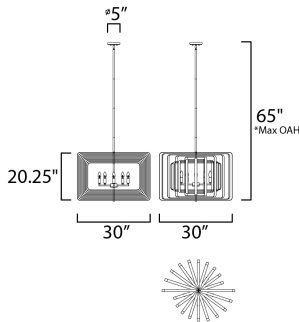

PRODUCT DESCRIPTION

A fun and unique design the features numerous concentric rings finished Black on the outside and Gold on the inside that pivot from a center point. The rings can be configured from completely flat to full repeated symmetry and anything in between to allow flexibility in the design.

*max overall height

MEASUREMENTS

- DIMENSION : 30" L x 30" W x 20.75" H
- MAX OAH : 65" OAH
- CANOPY : 5" W x 0.75" H x 5" L
- HANGING WEIGHT : 21.34 lb

LAMPING

- INPUT VOLTAGE : 120V
- BULB : 5 x 60W Incandescent E12 Candelabra , 300W Total
- BULB INCLUDED : (Not Included)
- DIMMABLE : Yes

FINISHES OPTION

-  Black / Gold (BKGLD)
-  Polished Nickel / Black (PNBK)

MATERIAL

Steel

RATINGS

cULus
Dry Location

ADDITIONAL

SLOPE: 90
OPERATING TEMPERATURE:
-20°C (-4°F), 40°C (104°F)