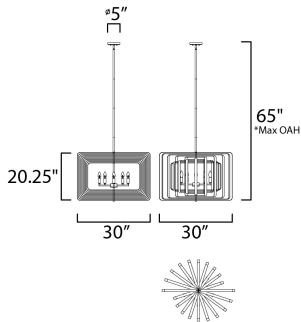

PRODUCT DESCRIPTION

A fun and unique design the features numerous concentric rings finished Black on the outside and Gold on the inside that pivot from a center point. The rings can be configured from completely flat to full repeated symmetry and anything in between to allow flexibility in the design.

*max overall height

MEASUREMENTS

- DIMENSION : 30" L x 30" W x 20.75" H
- MAX OAH : 65" OAH
- CANOPY : 5" W x 0.75" H x 5" L
- HANGING WEIGHT : 21.34 lb

LAMPING

- INPUT VOLTAGE : 120V
- BULB : 5 x 60W Incandescent E12 Candelabra , 300W Total
- BULB INCLUDED : (Not Included)
- DIMMABLE : Yes

FINISHES OPTION

-  Black / Gold (BKGLD)
-  Polished Nickel / Black (PNBK)

MATERIAL

Steel

RATINGS

cULus
Dry Location

ADDITIONAL

ADJUSTABLE
SLOPE: 90
OPERATING TEMPERATURE:
-20°C (-4°F), 40°C (104°F)