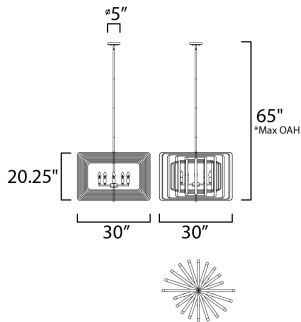

PRODUCT DESCRIPTION

A fun and unique design the features numerous concentric rings finished Black on the outside and Gold on the inside that pivot from a center point. The rings can be configured from completely flat to full repeated symmetry and anything in between to allow flexibility in the design.

*max overall height

MEASUREMENTS

- DIMENSION : 30" L x 30" W x 20.75" H
- MAX OAH : 65" OAH
- CANOPY : 5" W x 0.75" H x 5" L
- HANGING WEIGHT : 21.34 lb

LAMPING

- INPUT VOLTAGE : 120V
- BULB : 5 x 60W Incandescent E12 Candelabra , 300W Total
- BULB INCLUDED : (Not Included)
- DIMMABLE : Yes

FINISHES OPTION

- Black / Gold (BKGLD)
- Polished Nickel / Black (PNBK)

MATERIAL

Steel

RATINGS

cULus
Dry Location

ADDITIONAL

ADJUSTABLE
SLOPE: 90
OPERATING TEMPERATURE:
-20°C (-4°F), 40°C (104°F)