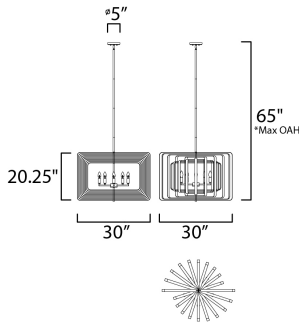

PRODUCT DESCRIPTION

A fun and unique design the features numerous concentric rings finished Black on the outside and Gold on the inside that pivot from a center point. The rings can be configured from completely flat to full repeated symmetry and anything in between to allow flexibility in the design.

*max overall height

MEASUREMENTS

- DIMENSION : 30" L x 30" W x 20.75" H
- MAX OAH : 65" OAH
- CANOPY : 5" W x 0.75" H x 5" L
- HANGING WEIGHT : 21.34 lb

LAMPING

- INPUT VOLTAGE : 120V
- BULB : 5 x 60W Incandescent E12 Candelabra , 300W Total
- BULB INCLUDED : (Not Included)
- DIMMABLE : Yes

FINISHES OPTION

-  Black / Gold (BKGLD)
-  Polished Nickel / Black (PNBK)

MATERIAL

Steel

RATINGS

cULus
Dry Location

ADDITIONAL

ADJUSTABLE
SLOPE: 90
OPERATING TEMPERATURE:
-20°C (-4°F), 40°C (104°F)