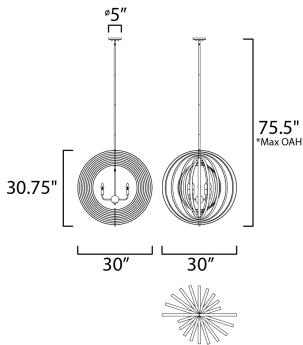

**PRODUCT DESCRIPTION**

A fun and unique design the features numerous concentric rings finished Black on the outside and Gold on the inside that pivot from a center point. The rings can be configured from completely flat to full repeated symmetry and anything in between to allow flexibility in the design.

\*max overall height

**MEASUREMENTS**

- DIMENSION : 30" L x 30" W x 31" H
- MAX OAH : 75.5" OAH
- CANOPY : 5" W x 0.75" H x 5" L
- HANGING WEIGHT : 21.34 lb

**LAMPING**

- INPUT VOLTAGE : 120V
- BULB : 5 x 60W Incandescent E12 Candelabra , 300W Total
- BULB INCLUDED : (Not Included)
- DIMMABLE : Yes

**FINISHES OPTION**

- Black / Gold (BKGLD)
- Polished Nickel / Black (PNBK)

**MATERIAL**

Steel

**RATINGS**

cULus  
Dry Location

**ADDITIONAL**

SLOPE: 90  
OPERATING TEMPERATURE:  
-20°C (-4°F), 40°C (104°F)