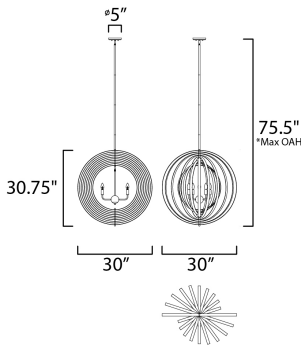

PRODUCT DESCRIPTION

A fun and unique design the features numerous concentric rings finished Black on the outside and Gold on the inside that pivot from a center point. The rings can be configured from completely flat to full repeated symmetry and anything in between to allow flexibility in the design.

*max overall height

MEASUREMENTS

DIMENSION : 30" L x 30" W x 31" H
 MAX OAH : 75.5" OAH
 CANOPY : 5" W x 0.75" H x 5" L
 HANGING WEIGHT : 21.34 lb

LAMPING

INPUT VOLTAGE : 120V
 BULB : 5 x 60W Incandescent E12 Candelabra , 300W Total
 BULB INCLUDED : (Not Included)
 DIMMABLE : Yes

FINISHES OPTION

-  Black / Gold (BKGLD)
-  Polished Nickel / Black (PNBK)

MATERIAL

Steel

RATINGS

cULus
 Dry Location

ADDITIONAL

SLOPE: 90
 OPERATING TEMPERATURE:
 -20°C (-4°F), 40°C (104°F)