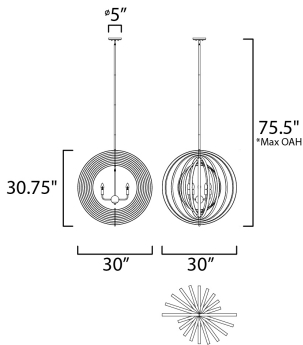

PRODUCT DESCRIPTION

A fun and unique design the features numerous concentric rings finished Black on the outside and Gold on the inside that pivot from a center point. The rings can be configured from completely flat to full repeated symmetry and anything in between to allow flexibility in the design.

*max overall height

MEASUREMENTS

- DIMENSION : 30" L x 30" W x 31" H
- MAX OAH : 75.5" OAH
- CANOPY : 5" W x 0.75" H x 5" L
- HANGING WEIGHT : 21.34 lb

LAMPING

- INPUT VOLTAGE : 120V
- BULB : 5 x 60W Incandescent E12 Candelabra , 300W Total
- BULB INCLUDED : (Not Included)
- DIMMABLE : Yes

FINISHES OPTION

-  Black / Gold (BKGLD)
-  Polished Nickel / Black (PNBK)

MATERIAL

Steel

RATINGS

cULus
Dry Location

ADDITIONAL

ADJUSTABLE
SLOPE: 90
OPERATING TEMPERATURE:
-20°C (-4°F), 40°C (104°F)