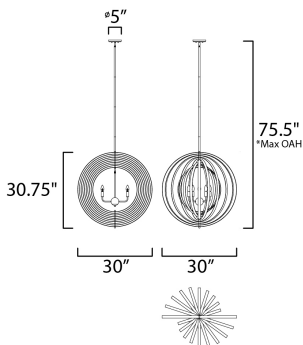

PRODUCT DESCRIPTION

A fun and unique design the features numerous concentric rings finished Black on the outside and Gold on the inside that pivot from a center point. The rings can be configured from completely flat to full repeated symmetry and anything in between to allow flexibility in the design.

*max overall height

MEASUREMENTS

- DIMENSION : 30" L x 30" W x 31" H
- MAX OAH : 75.5" OAH
- CANOPY : 5" W x 0.75" H x 5" L
- HANGING WEIGHT : 21.34 lb

LAMPING

- INPUT VOLTAGE : 120V
- BULB : 5 x 60W Incandescent E12 Candelabra , 300W Total
- BULB INCLUDED : (Not Included)
- DIMMABLE : Yes

FINISHES OPTION

-  Black / Gold (BKGLD)
-  Polished Nickel / Black (PNBK)

MATERIAL

Steel

RATINGS

cULus
Dry Location

ADDITIONAL

ADJUSTABLE
SLOPE: 90
OPERATING TEMPERATURE:
-20°C (-4°F), 40°C (104°F)