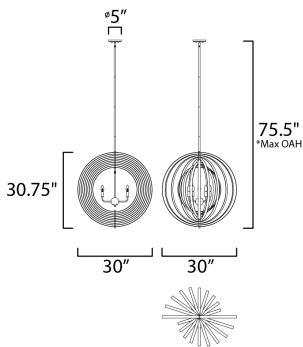

PRODUCT DESCRIPTION

A fun and unique design the features numerous concentric rings finished Black on the outside and Gold on the inside that pivot from a center point. The rings can be configured from completely flat to full repeated symmetry and anything in between to allow flexibility in the design.

*max overall height

MEASUREMENTS

- DIMENSION : 30" L x 30" W x 31" H
- MAX OAH : 75.5" OAH
- CANOPY : 5" W x 0.75" H x 5" L
- HANGING WEIGHT : 21.34 lb

LAMPING

- INPUT VOLTAGE : 120V
- BULB : 5 x 60W Incandescent E12 Candelabra , 300W Total
- BULB INCLUDED : (Not Included)
- DIMMABLE : Yes

FINISHES OPTION

-  Black / Gold (BKGLD)
-  Polished Nickel / Black (PNBK)

MATERIAL

Steel

RATINGS

cULus
Dry Location

ADDITIONAL

ADJUSTABLE
SLOPE: 90
OPERATING TEMPERATURE:
-20°C (-4°F), 40°C (104°F)