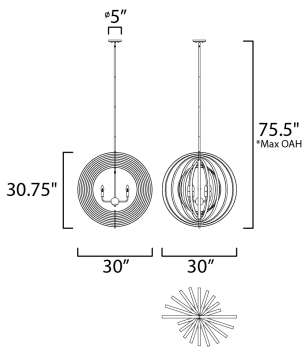

PRODUCT DESCRIPTION

A fun and unique design the features numerous concentric rings finished Black on the outside and Gold on the inside that pivot from a center point. The rings can be configured from completely flat to full repeated symmetry and anything in between to allow flexibility in the design.

*max overall height

MEASUREMENTS

- DIMENSION : 30" L x 30" W x 31" H
- MAX OAH : 75.5" OAH
- CANOPY : 5" W x 0.75" H x 5" L
- HANGING WEIGHT : 21.34 lb

LAMPING

- INPUT VOLTAGE : 120V
- BULB : 5 x 60W Incandescent E12 Candelabra , 300W Total
- BULB INCLUDED : (Not Included)
- DIMMABLE : Yes

FINISHES OPTION

- Black / Gold (BKGLD)
- Polished Nickel / Black (PNBK)

MATERIAL

Steel

RATINGS

cULus
Dry Location

ADDITIONAL

ADJUSTABLE
SLOPE: 90
OPERATING TEMPERATURE:
-20°C (-4°F), 40°C (104°F)