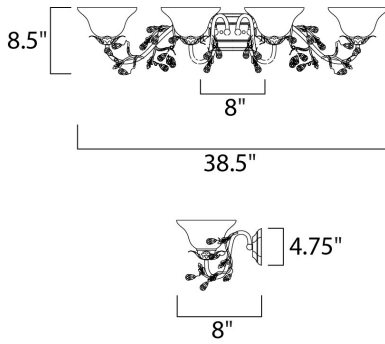

**MEASUREMENTS**

DIMENSION : 38.5" W x 8.5" H x 9" Ext  
 BACK PLATE : 8" W x 4.75" H x 4.3" HCO  
 HANGING WEIGHT : 7.72 lb

**LAMPING**

INPUT VOLTAGE : 120V  
 BULB : 4 x 60W Incandescent E26 Medium , 240W Total  
 BULB INCLUDED : (Not Included)  
 DIMMABLE : Yes