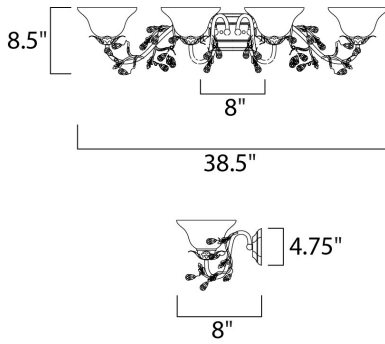

MEASUREMENTS

DIMENSION : 38.5" W x 8.5" H x 9" Ext
 BACK PLATE : 8" W x 4.75" H x 4.3" HCO
 HANGING WEIGHT : 7.72 lb

LAMPING

INPUT VOLTAGE : 120V
 BULB : 4 x 60W Incandescent E26 Medium , 240W Total
 BULB INCLUDED : (Not Included)
 DIMMABLE : Yes