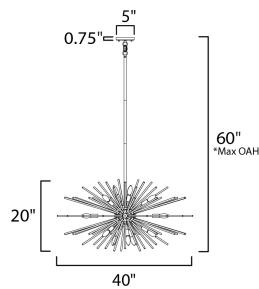

PRODUCT DESCRIPTION

A dazzling burst of Clear glass rods extend from a classic sputnik shape finished in a bright Polished Chrome or warm Satin Brass. Available in two sizes of pendants and as a ceiling fixture, this unique look is a statement piece designed to attract attention.

*max overall height

MEASUREMENTS

DIMENSION : 40" L x 40" W x 20" H
 MAX OAH : 60" OAH
 CANOPY : 5" W x 0.75" H x 5" L
 HANGING WEIGHT : 17.82 lb

LAMPING

INPUT VOLTAGE : 120V
 BULB : 16 x 60W Incandescent E12 Candelabra , 960W Total
 BULB INCLUDED : (Not Included)
 DIMMABLE : Y