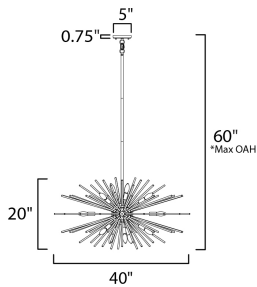

PRODUCT DESCRIPTION

A dazzling burst of Clear glass rods extend from a classic sputnik shape finished in a bright Polished Chrome or warm Satin Brass. Available in two sizes of pendants and as a ceiling fixture, this unique look is a statement piece designed to attract attention.

MEASUREMENTS

DIMENSION : 40" L x 40" W x 20" H
 MAX OAH : 60" OAH
 CANOPY : 5" W x 0.75" H x 5" L
 HANGING WEIGHT : 17.82 lb

LAMPING

INPUT VOLTAGE : 120V
 BULB : 16 x 60W Incandescent E12 Candelabra , 960W Total
 BULB INCLUDED : (Not Included)
 DIMMABLE : Y

*max overall height

FINISHES OPTION

-  Polished Chrome (PC)
-  Satin Brass (SBR)

GLASS

Clear CL

MATERIAL

Steel+Glass

RATINGS