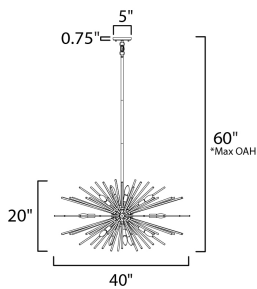

PRODUCT DESCRIPTION

A dazzling burst of Clear glass rods extend from a classic sputnik shape finished in a bright Polished Chrome or warm Satin Brass. Available in two sizes of pendants and as a ceiling fixture, this unique look is a statement piece designed to attract attention.

MEASUREMENTS

DIMENSION : 40" L x 40" W x 20" H
 MAX OAH : 60" OAH
 CANOPY : 5" W x 0.75" H x 5" L
 HANGING WEIGHT : 17.82 lb

LAMPING

INPUT VOLTAGE : 120V
 BULB : 16 x 60W Incandescent E12 Candelabra , 960W Total
 BULB INCLUDED : (Not Included)
 DIMMABLE : Y

*max overall height

FINISHES OPTION

-  Polished Chrome (PC)
-  Satin Brass (SBR)

GLASS

Clear CL

MATERIAL

Steel+Glass

RATINGS