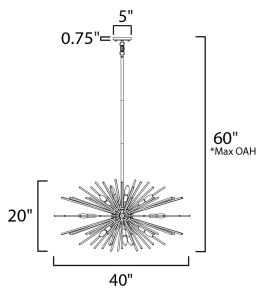

PRODUCT DESCRIPTION

A dazzling burst of Clear glass rods extend from a classic sputnik shape finished in a bright Polished Chrome or warm Satin Brass. Available in two sizes of pendants and as a ceiling fixture, this unique look is a statement piece designed to attract attention.

MEASUREMENTS

DIMENSION : 40" L x 40" W x 20" H
 MAX OAH : 60" OAH
 CANOPY : 5" W x 0.75" H x 5" L
 HANGING WEIGHT : 17.82 lb

LAMPING

INPUT VOLTAGE : 120V
 BULB : 16 x 60W Incandescent E12 Candelabra , 960W Total
 BULB INCLUDED : (Not Included)
 DIMMABLE : Y

*max overall height

FINISHES OPTION

-  Polished Chrome (PC)
-  Satin Brass (SBR)

GLASS

Clear CL

MATERIAL

Steel+Glass

RATINGS