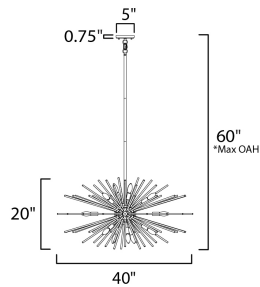

**PRODUCT DESCRIPTION**

A dazzling burst of Clear glass rods extend from a classic sputnik shape finished in a bright Polished Chrome or warm Satin Brass. Available in two sizes of pendants and as a ceiling fixture, this unique look is a statement piece designed to attract attention.

\*max overall height

**MEASUREMENTS**

DIMENSION : 40" L x 40" W x 20" H  
 MAX OAH : 60" OAH  
 CANOPY : 5" W x 0.75" H x 5" L  
 HANGING WEIGHT : 17.82 lb

**LAMPING**

INPUT VOLTAGE : 120V  
 BULB : 16 x 60W Incandescent E12 Candelabra , 960W Total  
 BULB INCLUDED : (Not Included)  
 DIMMABLE : Y