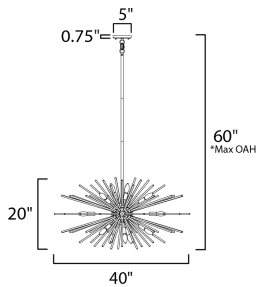

**PRODUCT DESCRIPTION**

A dazzling burst of Clear glass rods extend from a classic sputnik shape finished in a bright Polished Chrome or warm Satin Brass. Available in two sizes of pendants and as a ceiling fixture, this unique look is a statement piece designed to attract attention.

**MEASUREMENTS**

DIMENSION : 40" L x 40" W x 20" H  
 MAX OAH : 60" OAH  
 CANOPY : 5" W x 0.75" H x 5" L  
 HANGING WEIGHT : 17.82 lb

**LAMPING**

INPUT VOLTAGE : 120V  
 BULB : 16 x 60W Incandescent E12 Candelabra , 960W Total  
 BULB INCLUDED : (Not Included)  
 DIMMABLE : Y

\*max overall height

**FINISHES OPTION**

-  Polished Chrome (PC)
-  Satin Brass (SBR)

**GLASS**

Clear CL

**MATERIAL**

Steel+Glass

**RATINGS**