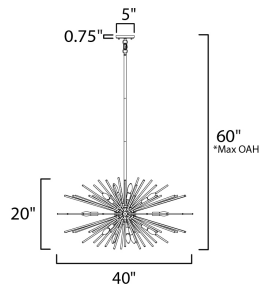

**PRODUCT DESCRIPTION**

A dazzling burst of Clear glass rods extend from a classic sputnik shape finished in a bright Polished Chrome or warm Satin Brass. Available in two sizes of pendants and as a ceiling fixture, this unique look is a statement piece designed to attract attention.

\*max overall height

**MEASUREMENTS**

DIMENSION : 40" L x 40" W x 20" H  
 MAX OAH : 60" OAH  
 CANOPY : 5" W x 0.75" H x 5" L  
 HANGING WEIGHT : 17.82 lb

**LAMPING**

INPUT VOLTAGE : 120V  
 BULB : 16 x 60W Incandescent E12 Candelabra , 960W Total  
 BULB INCLUDED : (Not Included)  
 DIMMABLE : Y