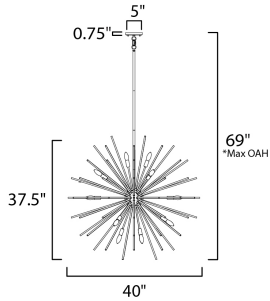

**PRODUCT DESCRIPTION**

A dazzling burst of Clear glass rods extend from a classic sputnik shape finished in a bright Polished Chrome or warm Satin Brass. Available in two sizes of pendants and as a ceiling fixture, this unique look is a statement piece designed to attract attention.

\*max overall height

**MEASUREMENTS**

DIMENSION : 40" L x 40" W x 37.5" H  
 MAX OAH : 69" OAH  
 CANOPY : 5" W x 0.75" H x 5" L  
 HANGING WEIGHT : 22.88 lb

**LAMPING**

INPUT VOLTAGE : 120V  
 BULB : 16 x 60W Incandescent E12 Candelabra , 960W Total  
 BULB INCLUDED : (Not Included)  
 DIMMABLE : Y