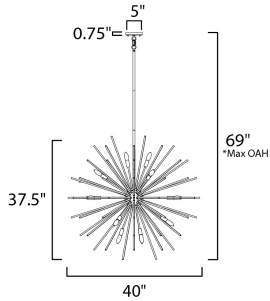

PRODUCT DESCRIPTION

A dazzling burst of Clear glass rods extend from a classic sputnik shape finished in a bright Polished Chrome or warm Satin Brass. Available in two sizes of pendants and as a ceiling fixture, this unique look is a statement piece designed to attract attention.

*max overall height

MEASUREMENTS

DIMENSION : 40" L x 40" W x 37.5" H
 MAX OAH : 69" OAH
 CANOPY : 5" W x 0.75" H x 5" L
 HANGING WEIGHT : 22.88 lb

LAMPING

INPUT VOLTAGE : 120V
 BULB : 16 x 60W Incandescent E12 Candelabra , 960W Total
 BULB INCLUDED : (Not Included)
 DIMMABLE : Y