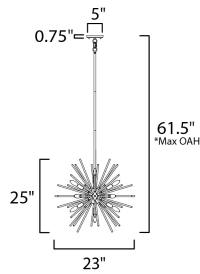

PRODUCT DESCRIPTION

A dazzling burst of Clear glass rods extend from a classic sputnik shape finished in a bright Polished Chrome or warm Satin Brass. Available in two sizes of pendants and as a ceiling fixture, this unique look is a statement piece designed to attract attention.

*max overall height

MEASUREMENTS

DIMENSION : 23" L x 23" W x 25" H
 MAX OAH : 61.5" OAH
 CANOPY : 5" W x 0.75" H x 5" L
 HANGING WEIGHT : 12.76 lb

LAMPING

INPUT VOLTAGE : 120V
 BULB : 12 x 60W Incandescent E12 Candelabra , 720W Total
 BULB INCLUDED : (Not Included)
 DIMMABLE : Y