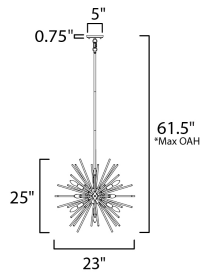

**PRODUCT DESCRIPTION**

A dazzling burst of Clear glass rods extend from a classic sputnik shape finished in a bright Polished Chrome or warm Satin Brass. Available in two sizes of pendants and as a ceiling fixture, this unique look is a statement piece designed to attract attention.

\*max overall height

**MEASUREMENTS**

DIMENSION : 23" L x 23" W x 25" H  
 MAX OAH : 61.5" OAH  
 CANOPY : 5" W x 0.75" H x 5" L  
 HANGING WEIGHT : 12.76 lb

**LAMPING**

INPUT VOLTAGE : 120V  
 BULB : 12 x 60W Incandescent E12 Candelabra , 720W Total  
 BULB INCLUDED : (Not Included)  
 DIMMABLE : Y