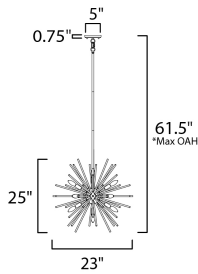

PRODUCT DESCRIPTION

A dazzling burst of Clear glass rods extend from a classic sputnik shape finished in a bright Polished Chrome or warm Satin Brass. Available in two sizes of pendants and as a ceiling fixture, this unique look is a statement piece designed to attract attention.

*max overall height

MEASUREMENTS

DIMENSION : 23" L x 23" W x 25" H
 MAX OAH : 61.5" OAH
 CANOPY : 5" W x 0.75" H x 5" L
 HANGING WEIGHT : 12.76 lb

LAMPING

INPUT VOLTAGE : 120V
 BULB : 12 x 60W Incandescent E12 Candelabra , 720W Total
 BULB INCLUDED : (Not Included)
 DIMMABLE : Y