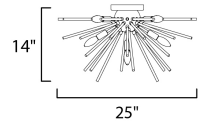

**MEASUREMENTS**

DIMENSION : 25" L x 25" W x 14" H  
 CANOPY : 6" W x 0.75" H x 6" L  
 HANGING WEIGHT : 6.6 lb

**LAMPING**

INPUT VOLTAGE : 120V  
 BULB : 8 x 60W Incandescent E12 Candelabra , 360W Total  
 BULB INCLUDED : (Not Included)  
 DIMMABLE : Y