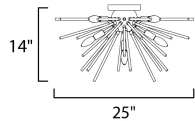

PRODUCT DESCRIPTION

A dazzling burst of Clear glass rods extend from a classic sputnik shape finished in a bright Polished Chrome or warm Satin Brass. Available in two sizes of pendants and as a ceiling fixture, this unique look is a statement piece designed to attract attention.

MEASUREMENTS

DIMENSION : 25" L x 25" W x 14" H
 CANOPY : 6" W x 0.75" H x 6" L
 HANGING WEIGHT : 6.6 lb

LAMPING

INPUT VOLTAGE : 120V
 BULB : 8 x 60W Incandescent E12 Candelabra , 360W Total
 BULB INCLUDED : (Not Included)
 DIMMABLE : Y