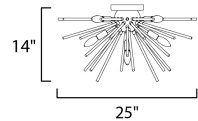

MEASUREMENTS

DIMENSION : 25" L x 25" W x 14" H
 CANOPY : 6" W x 0.75" H x 6" L
 HANGING WEIGHT : 6.6 lb

LAMPING

INPUT VOLTAGE : 120V
 BULB : 8 x 60W Incandescent E12 Candelabra , 360W Total
 BULB INCLUDED : (Not Included)
 DIMMABLE : Y