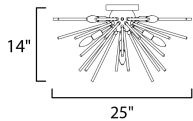

ADDITIONAL

OPERATING TEMPERATURE:
-20°C (-4°F), 40°C (104°F)

MEASUREMENTS

DIMENSION : 25" L x 25" W x 14" H
CANOPY : 6" W x 0.75" H x 6" L
HANGING WEIGHT : 6.6 lb

LAMPING

INPUT VOLTAGE : 120V
BULB : 8 x 60W Incandescent E12 Candelabra , 360W Total
BULB INCLUDED : (Not Included)
DIMMABLE : Y