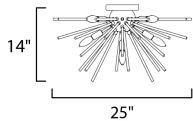

**ADDITIONAL**

OPERATING TEMPERATURE:  
-20°C (-4°F), 40°C (104°F)

**MEASUREMENTS**

DIMENSION : 25" L x 25" W x 14" H  
CANOPY : 6" W x 0.75" H x 6" L  
HANGING WEIGHT : 6.6 lb

**LAMPING**

INPUT VOLTAGE : 120V  
BULB : 8 x 60W Incandescent E12 Candelabra , 360W Total  
BULB INCLUDED : (Not Included)  
DIMMABLE : Y