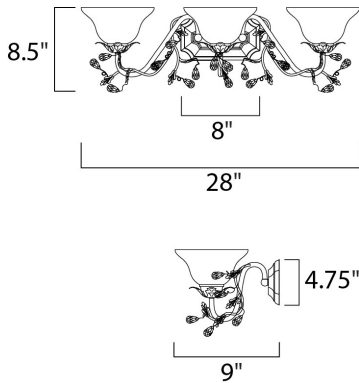

**MEASUREMENTS**

DIMENSION : 28" W x 8.5" H x 9" Ext  
 BACK PLATE : 8" W x 4.75" H x 4.3" HCO  
 HANGING WEIGHT : 5.29 lb

**LAMPING**

INPUT VOLTAGE : 120V  
 BULB : 3 x 60W Incandescent E26 Medium , 180W Total  
 BULB INCLUDED : (Not Included)  
 DIMMABLE : Yes