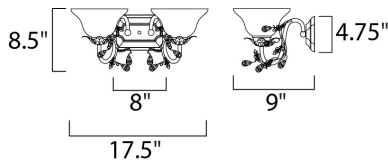

MEASUREMENTS

DIMENSION : 17.5" W x 8.5" H x 9" Ext
 BACK PLATE : 8" W x 4.75" H x 4.3" HCO
 HANGING WEIGHT : 3.75 lb

LAMPING

INPUT VOLTAGE : 120V
 BULB : 2 x 60W Incandescent E26 Medium , 120W Total
 BULB INCLUDED : (Not Included)
 DIMMABLE : Yes