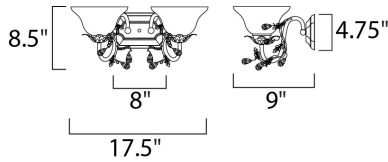

MEASUREMENTS

DIMENSION : 17.5" W x 8.5" H x 9" Ext
 BACK PLATE : 8" W x 4.75" H x 4.3" HCO
 HANGING WEIGHT : 3.75 lb

LAMPING

INPUT VOLTAGE : 120V
 BULB : 2 x 60W Incandescent E26 Medium , 120W Total
 BULB INCLUDED : (Not Included)
 DIMMABLE : Yes