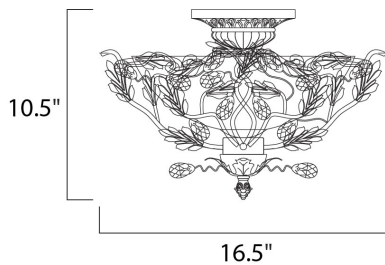

MEASUREMENTS

DIMENSION : 16.5" L x 16.5" W x 10.5" H

HANGING WEIGHT : 7.96 lb

LAMPING

INPUT VOLTAGE : 120V

BULB : 3 x 60W Incandescent E26 Medium , 180W Total

BULB INCLUDED : (Not Included)

DIMMABLE : Yes