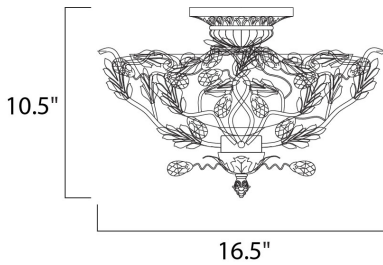

MEASUREMENTS

DIMENSION : 16.5" L x 16.5" W x 10.5" H
 HANGING WEIGHT : 7.96 lb

LAMPING

INPUT VOLTAGE : 120V
 BULB : 3 x 60W Incandescent E26 Medium , 180W Total
 BULB INCLUDED : (Not Included)
 DIMMABLE : Yes