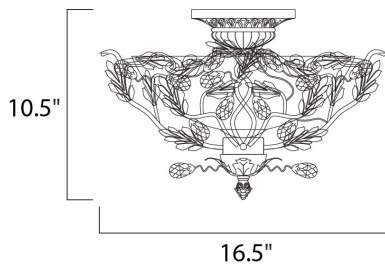

MEASUREMENTS

DIMENSION : 16.5" L x 16.5" W x 10.5" H

HANGING WEIGHT : 7.96 lb

LAMPING

INPUT VOLTAGE : 120V

BULB : 3 x 60W Incandescent E26 Medium , 180W Total

BULB INCLUDED : (Not Included)

DIMMABLE : Yes