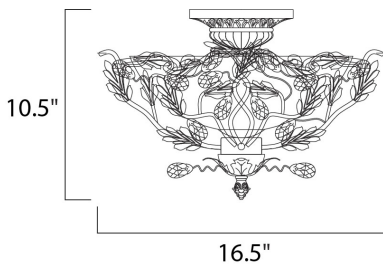

MEASUREMENTS

DIMENSION : 16.5" L x 16.5" W x 10.5" H
 HANGING WEIGHT : 7.96 lb

LAMPING

INPUT VOLTAGE : 120V
 BULB : 3 x 60W Incandescent E26 Medium , 180W Total
 BULB INCLUDED : (Not Included)
 DIMMABLE : Yes