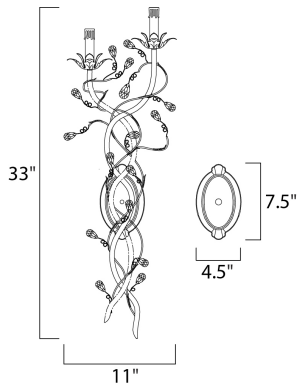

MEASUREMENTS

DIMENSION : 11" W x 34" H x 8.5" Ext
 MAX OAH : 4.5" W x 7.5" H
 HANGING WEIGHT : 2.61 lb

LAMPING

INPUT VOLTAGE : 120V
 BULB : 2 x 60W Incandescent E12 Candelabra , 120W Total
 BULB INCLUDED : (Not Included)
 DIMMABLE : Yes
 LIGHTING_DIRECTION : Up

FINISHES OPTION

- Etruscan Gold (EG)
- Oil Rubbed Bronze (OI)

MATERIAL

Steel

RATINGS

cULus
 Damp Location

ADDITIONAL

INSTALL UP/DOWN: Up
 OPERATING TEMPERATURE:
 -20°C (-4°F), 40°C (104°F)