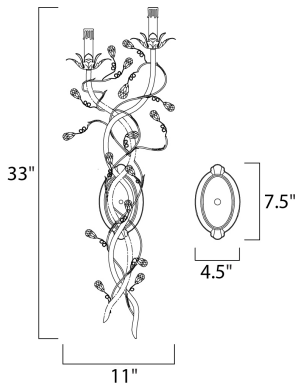

MEASUREMENTS

DIMENSION : 11" W x 34" H x 8.5" Ext
 MAX OAH : 4.5" W x 7.5" H
 HANGING WEIGHT : 2.61 lb

LAMPING

INPUT VOLTAGE : 120V
 BULB : 2 x 60W Incandescent E12 Candelabra , 120W Total
 BULB INCLUDED : (Not Included)
 DIMMABLE : Yes
 LIGHTING_DIRECTION : Up

FINISHES OPTION

- Etruscan Gold (EG)
- Oil Rubbed Bronze (OI)

MATERIAL

Steel

RATINGS

cULus
 Damp Location

ADDITIONAL

INSTALL UP/DOWN: Up
 OPERATING TEMPERATURE:
 -20°C (-4°F), 40°C (104°F)