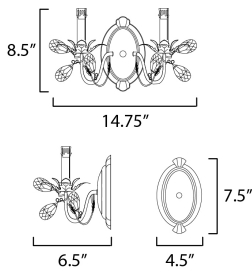

MEASUREMENTS

DIMENSION : 12" W x 9.5" H x 6.5" Ext
 MAX OAH : 4.5" W x 7.5" H
 HANGING WEIGHT : 1.81 lb

LAMPING

INPUT VOLTAGE : 120V
 BULB : 2 x 60W Incandescent E12 Candelabra , 120W Total
 BULB INCLUDED : (Not Included)
 DIMMABLE : Yes
 LIGHTING_DIRECTION : Up