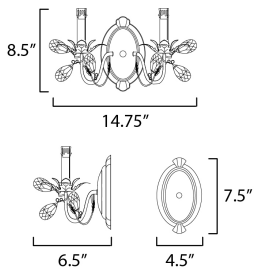

MEASUREMENTS

DIMENSION : 12" W x 9.5" H x 6.5" Ext
 MAX OAH : 4.5" W x 7.5" H
 HANGING WEIGHT : 1.81 lb

LAMPING

INPUT VOLTAGE : 120V
 BULB : 2 x 60W Incandescent E12 Candelabra , 120W Total
 BULB INCLUDED : (Not Included)
 DIMMABLE : Yes
 LIGHTING_DIRECTION : Up