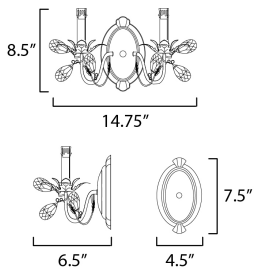

MEASUREMENTS

DIMENSION : 12" W x 9.5" H x 6.5" Ext
 MAX OAH : 4.5" W x 7.5" H
 HANGING WEIGHT : 1.81 lb

LAMPING

INPUT VOLTAGE : 120V
 BULB : 2 x 60W Incandescent E12 Candelabra , 120W Total
 BULB INCLUDED : (Not Included)
 DIMMABLE : Yes
 LIGHTING_DIRECTION : Up