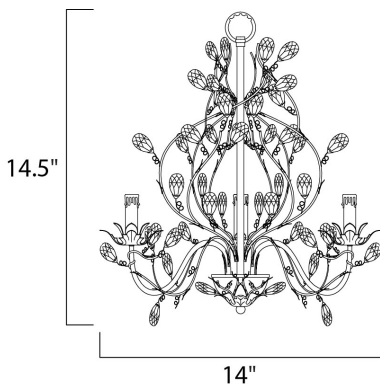

MEASUREMENTS

DIMENSION : 14" L x 14" W x 14.5" H
 MAX OAH : 52" OAH
 HANGING WEIGHT : 4.3 lb

LAMPING

INPUT VOLTAGE : 120V
 BULB : 3 x 60W Incandescent E12 Candelabra , 180W Total
 BULB INCLUDED : (Not Included)
 DIMMABLE : Yes