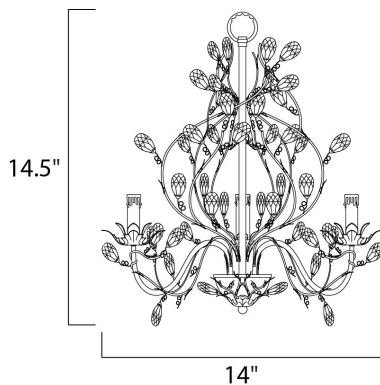

MEASUREMENTS

DIMENSION : 14" L x 14" W x 14.5" H
 MAX OAH : 52" OAH
 HANGING WEIGHT : 4.3 lb

LAMPING

INPUT VOLTAGE : 120V
 BULB : 3 x 60W Incandescent E12 Candelabra , 180W Total
 BULB INCLUDED : (Not Included)
 DIMMABLE : Yes