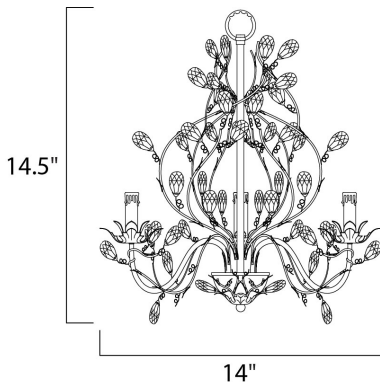

MEASUREMENTS

DIMENSION : 14" L x 14" W x 14.5" H
 MAX OAH : 52" OAH
 HANGING WEIGHT : 4.3 lb

LAMPING

INPUT VOLTAGE : 120V
 BULB : 3 x 60W Incandescent E12 Candelabra , 180W Total
 BULB INCLUDED : (Not Included)
 DIMMABLE : Yes