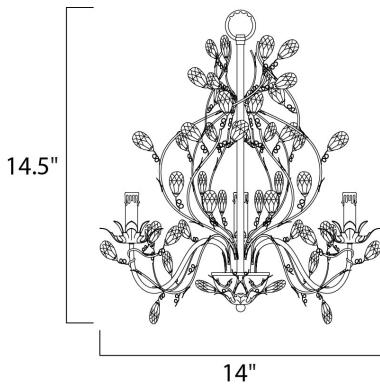

**MEASUREMENTS**

DIMENSION : 14" L x 14" W x 14.5" H  
 MAX OAH : 52" OAH  
 HANGING WEIGHT : 4.3 lb

**LAMPING**

INPUT VOLTAGE : 120V  
 BULB : 3 x 60W Incandescent E12 Candelabra , 180W Total  
 BULB INCLUDED : (Not Included)  
 DIMMABLE : Yes