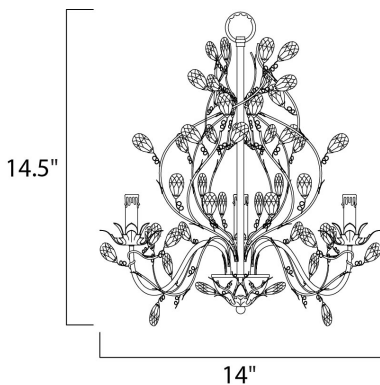

**MEASUREMENTS**

DIMENSION : 14" L x 14" W x 14.5" H  
 MAX OAH : 52" OAH  
 HANGING WEIGHT : 4.3 lb

**LAMPING**

INPUT VOLTAGE : 120V  
 BULB : 3 x 60W Incandescent E12 Candelabra , 180W Total  
 BULB INCLUDED : (Not Included)  
 DIMMABLE : Yes