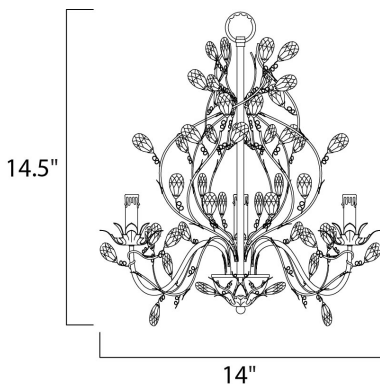

MEASUREMENTS

DIMENSION : 14" L x 14" W x 14.5" H
 MAX OAH : 52" OAH
 HANGING WEIGHT : 4.3 lb

LAMPING

INPUT VOLTAGE : 120V
 BULB : 3 x 60W Incandescent E12 Candelabra , 180W Total
 BULB INCLUDED : (Not Included)
 DIMMABLE : Yes