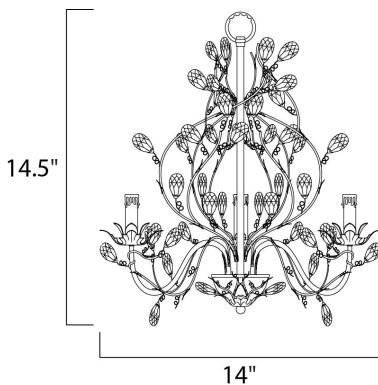

**MEASUREMENTS**

DIMENSION : 14" L x 14" W x 14.5" H  
 MAX OAH : 52" OAH  
 HANGING WEIGHT : 4.3 lb

**LAMPING**

INPUT VOLTAGE : 120V  
 BULB : 3 x 60W Incandescent E12 Candelabra , 180W Total  
 BULB INCLUDED : (Not Included)  
 DIMMABLE : Yes