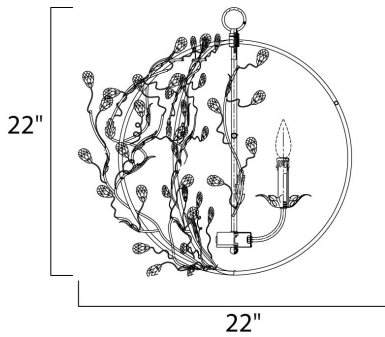

**MEASUREMENTS**

DIMENSION : 22" L x 22" W x 22" H  
 MAX OAH : 60" OAH  
 HANGING WEIGHT : 9.55 lb

**LAMPING**

INPUT VOLTAGE : 120V  
 BULB : 4 x 60W Incandescent E12 Candelabra , 240W Total  
 BULB INCLUDED : (Not Included)  
 DIMMABLE : Yes

**FINISHES OPTION**

-  Etruscan Gold (EG)
-  Oil Rubbed Bronze (OI)

**MATERIAL**

Steel

**RATINGS**

cULus  
 Dry Location

**ADDITIONAL**

ADJUSTABLE  
 OPERATING TEMPERATURE:  
 -20°C (-4°F), 40°C (104°F)