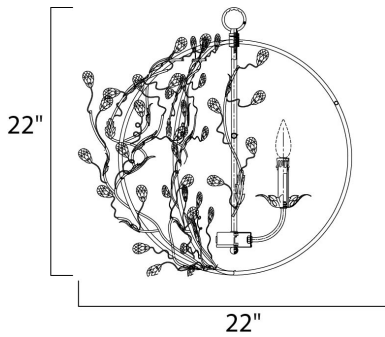

MEASUREMENTS

DIMENSION : 22" L x 22" W x 22" H
 MAX OAH : 60" OAH
 HANGING WEIGHT : 9.55 lb

LAMPING

INPUT VOLTAGE : 120V
 BULB : 4 x 60W Incandescent E12 Candelabra , 240W Total
 BULB INCLUDED : (Not Included)
 DIMMABLE : Yes

FINISHES OPTION

-  Etruscan Gold (EG)
-  Oil Rubbed Bronze (OI)

MATERIAL

Steel

RATINGS

cULus
 Dry Location

ADDITIONAL

ADJUSTABLE
 OPERATING TEMPERATURE:
 -20°C (-4°F), 40°C (104°F)