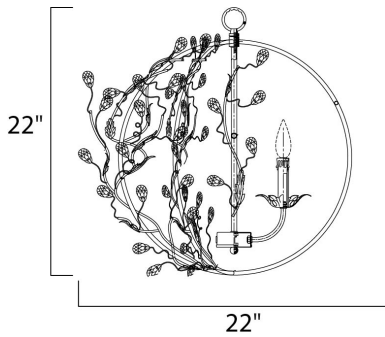

**MEASUREMENTS**

DIMENSION : 22" L x 22" W x 22" H  
 MAX OAH : 60" OAH  
 HANGING WEIGHT : 9.55 lb

**LAMPING**

INPUT VOLTAGE : 120V  
 BULB : 4 x 60W Incandescent E12 Candelabra , 240W Total  
 BULB INCLUDED : (Not Included)  
 DIMMABLE : Yes

**FINISHES OPTION**

- Etruscan Gold (EG)
- Oil Rubbed Bronze (OI)

**MATERIAL**

Steel

**RATINGS**

cULus  
 Dry Location

**ADDITIONAL**

ADJUSTABLE  
 OPERATING TEMPERATURE:  
 -20°C (-4°F), 40°C (104°F)