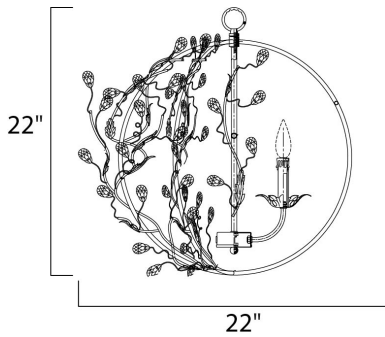

MEASUREMENTS

DIMENSION : 22" L x 22" W x 22" H
 MAX OAH : 60" OAH
 HANGING WEIGHT : 9.55 lb

LAMPING

INPUT VOLTAGE : 120V
 BULB : 4 x 60W Incandescent E12 Candelabra , 240W Total
 BULB INCLUDED : (Not Included)
 DIMMABLE : Yes

FINISHES OPTION

- Etruscan Gold (EG)
- Oil Rubbed Bronze (OI)

MATERIAL

Steel

RATINGS

cULus
 Dry Location

ADDITIONAL

ADJUSTABLE
 OPERATING TEMPERATURE:
 -20°C (-4°F), 40°C (104°F)