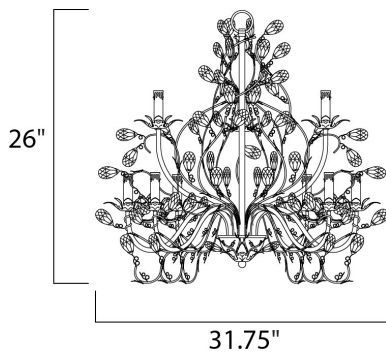

MEASUREMENTS

DIMENSION : 29" L x 29" W x 26" H
 MAX OAH : 100" OAH
 HANGING WEIGHT : 19.1 lb

LAMPING

INPUT VOLTAGE : 120V
 BULB : 9 x 60W Incandescent E12 Candelabra , 540W Total
 BULB INCLUDED : (Not Included)
 DIMMABLE : Yes

FINISHES OPTION

- Etruscan Gold (EG)
- Oil Rubbed Bronze (OI)

MATERIAL

Steel

RATINGS

cULus
 Dry Location

ADDITIONAL

OPERATING TEMPERATURE:
 -20°C (-4°F), 40°C (104°F)