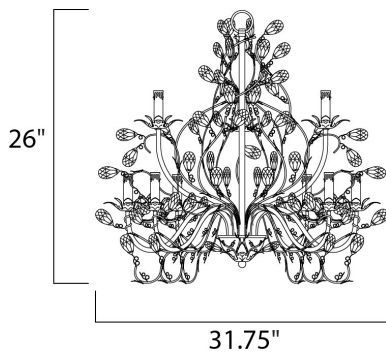

**MEASUREMENTS**

DIMENSION : 29" L x 29" W x 26" H  
 MAX OAH : 100" OAH  
 HANGING WEIGHT : 19.1 lb

**LAMPING**

INPUT VOLTAGE : 120V  
 BULB : 9 x 60W Incandescent E12 Candelabra , 540W Total  
 BULB INCLUDED : (Not Included)  
 DIMMABLE : Yes

**FINISHES OPTION**

- Etruscan Gold (EG)
- Oil Rubbed Bronze (OI)

**MATERIAL**

Steel

**RATINGS**

cULus  
 Dry Location

**ADDITIONAL**

OPERATING TEMPERATURE:  
 -20°C (-4°F), 40°C (104°F)