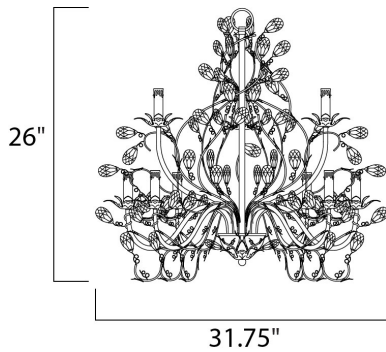

MEASUREMENTS

DIMENSION : 29" L x 29" W x 26" H
 MAX OAH : 100" OAH
 HANGING WEIGHT : 19.1 lb

LAMPING

INPUT VOLTAGE : 120V
 BULB : 9 x 60W Incandescent E12 Candelabra , 540W Total
 BULB INCLUDED : (Not Included)
 DIMMABLE : Yes