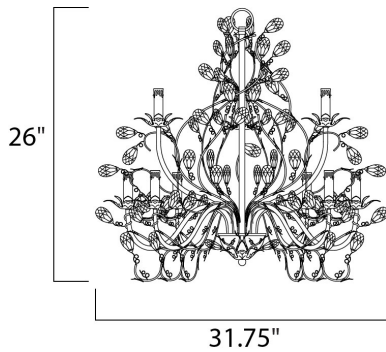

**MEASUREMENTS**

DIMENSION : 29" L x 29" W x 26" H  
 MAX OAH : 100" OAH  
 HANGING WEIGHT : 19.1 lb

**LAMPING**

INPUT VOLTAGE : 120V  
 BULB : 9 x 60W Incandescent E12 Candelabra , 540W Total  
 BULB INCLUDED : (Not Included)  
 DIMMABLE : Yes

**FINISHES OPTION**

- Etruscan Gold (EG)
- Oil Rubbed Bronze (OI)

**MATERIAL**

Steel

**RATINGS**

cULus  
 Dry Location

**ADDITIONAL**

OPERATING TEMPERATURE:  
 -20°C (-4°F), 40°C (104°F)