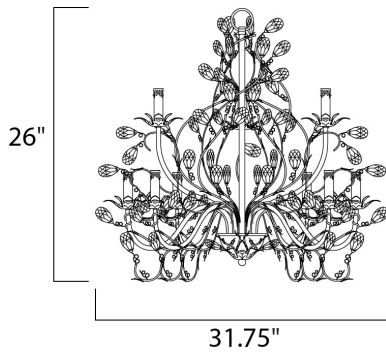

**MEASUREMENTS**

DIMENSION : 29" L x 29" W x 26" H  
 MAX OAH : 100" OAH  
 HANGING WEIGHT : 19.1 lb

**LAMPING**

INPUT VOLTAGE : 120V  
 BULB : 9 x 60W Incandescent E12 Candelabra , 540W Total  
 BULB INCLUDED : (Not Included)  
 DIMMABLE : Yes

**FINISHES OPTION**

-  Etruscan Gold (EG)
-  Oil Rubbed Bronze (OI)

**MATERIAL**

Steel

**RATINGS**

cULus  
 Dry Location

**ADDITIONAL**

OPERATING TEMPERATURE:  
 -20°C (-4°F), 40°C (104°F)