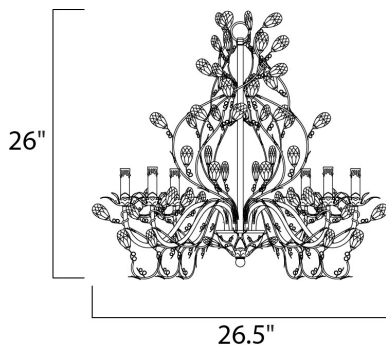

**MEASUREMENTS**

DIMENSION : 26.5" L x 26.5" W x 28.5" H  
 MAX OAH : 65" OAH  
 HANGING WEIGHT : 15.84 lb

**LAMPING**

INPUT VOLTAGE : 120V  
 BULB : 6 x 60W Incandescent E12 Candelabra , 360W Total  
 BULB INCLUDED : (Not Included)  
 DIMMABLE : Yes

**FINISHES OPTION**

- Etruscan Gold (EG)
- Oil Rubbed Bronze (OI)

**MATERIAL**

Steel

**RATINGS**

cULus  
 Dry Location

**ADDITIONAL**

OPERATING TEMPERATURE:  
 -20°C (-4°F), 40°C (104°F)