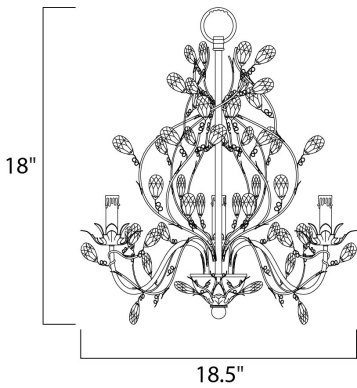

MEASUREMENTS

- DIMENSION : 18.5" L x 18.5" W x 18" H
- MAX OAH : 56" OAH
- CANOPY : 5" W x 1" H x 5" L
- HANGING WEIGHT : 7.7 lb

LAMPING

- INPUT VOLTAGE : 120V
- BULB : 3 x 60W Incandescent E12 Candelabra , 180W Total
- BULB INCLUDED : (Not Included)
- DIMMABLE : Yes