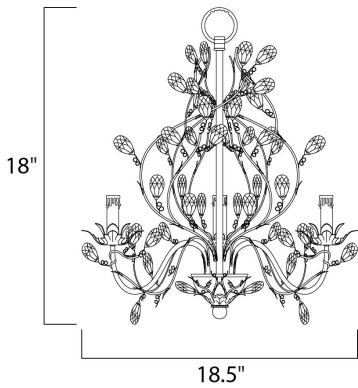

**MEASUREMENTS**

DIMENSION : 18.5" L x 18.5" W x 18" H  
 MAX OAH : 56" OAH  
 CANOPY : 5" W x 1" H x 5" L  
 HANGING WEIGHT : 7.7 lb

**LAMPING**

INPUT VOLTAGE : 120V  
 BULB : 3 x 60W Incandescent E12 Candelabra , 180W Total  
 BULB INCLUDED : (Not Included)  
 DIMMABLE : Yes

**FINISHES OPTION**

- Etruscan Gold (EG)
- Oil Rubbed Bronze (OI)

**MATERIAL**

Steel

**RATINGS**

cULus  
 Location

**ADDITIONAL**

OPERATING TEMPERATURE:  
 -20°C (-4°F), 40°C (104°F)