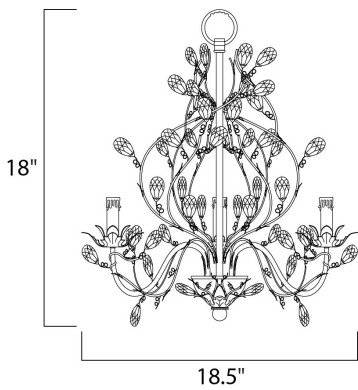

MEASUREMENTS

DIMENSION : 18.5" L x 18.5" W x 18" H
 MAX OAH : 56" OAH
 CANOPY : 5" W x 1" H x 5" L
 HANGING WEIGHT : 7.7 lb

LAMPING

INPUT VOLTAGE : 120V
 BULB : 3 x 60W Incandescent E12 Candelabra , 180W Total
 BULB INCLUDED : (Not Included)
 DIMMABLE : Yes

FINISHES OPTION

- Etruscan Gold (EG)
- Oil Rubbed Bronze (OI)

MATERIAL

Steel

RATINGS

cULus
 Location

ADDITIONAL

OPERATING TEMPERATURE:
 -20°C (-4°F), 40°C (104°F)