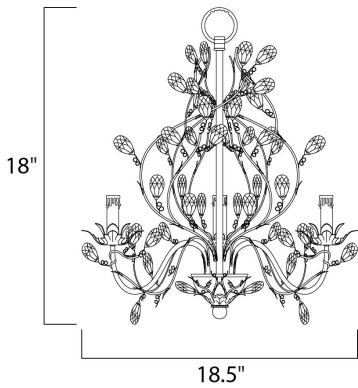

MEASUREMENTS

- DIMENSION : 18.5" L x 18.5" W x 18" H
- MAX OAH : 56" OAH
- CANOPY : 5" W x 1" H x 5" L
- HANGING WEIGHT : 7.7 lb

LAMPING

- INPUT VOLTAGE : 120V
- BULB : 3 x 60W Incandescent E12 Candelabra , 180W Total
- BULB INCLUDED : (Not Included)
- DIMMABLE : Yes

FINISHES OPTION

-  Etruscan Gold (EG)
-  Oil Rubbed Bronze (OI)

MATERIAL

Steel

RATINGS

cULus
Location

ADDITIONAL

OPERATING TEMPERATURE:
-20°C (-4°F), 40°C (104°F)