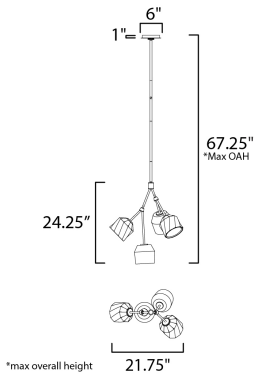

**MEASUREMENTS**

DIMENSION : 14.5" L x 21.75" W x 24.25" H  
 MAX OAH : 67.25" OAH  
 CANOPY : 6" W x 1" H x 6" L  
 HANGING WEIGHT : 7.94 lb

**LAMPING**

INPUT VOLTAGE : 120V  
 LUMENS : 2,400 Rated (1,650 Del.)  
 BULB : 4 x 8W LED E26 Medium , 32W Total  
 BULB INCLUDED : (Included)  
 DIMMABLE : Y  
 CRI : 90 CRI  
 COLOR\_TEMP : 3000K