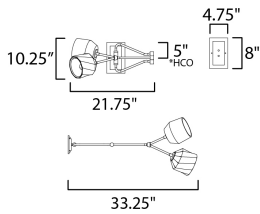

LAMPING

INPUT VOLTAGE : 120V
LUMENS : 1,200 Rated (800 Del.)
BULB : 2 x 8W LED E26 Medium , 16W Total
BULB INCLUDED : (Included)
DIMMABLE : Y
CRI : 90 CRI
COLOR_TEMP : 3000K