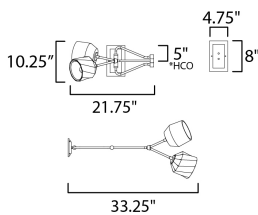

LAMPING

INPUT VOLTAGE : 120V
LUMENS : 1,200 Rated (800 Del.)
BULB : 2 x 8W LED E26 Medium , 16W Total
BULB INCLUDED : (Included)
DIMMABLE : Y
CRI : 90 CRI
COLOR_TEMP : 3000K