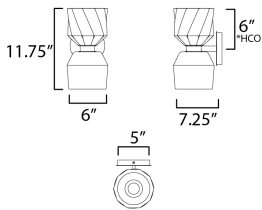

LAMPING

INPUT VOLTAGE : 120V
LUMENS : 1,400 Rated (600 Del.)
BULB : 2 x 7W Incandescent E26 Medium , 14W Total
BULB INCLUDED : (Included)
DIMMABLE : Y
CRI : 90 CRI
COLOR_TEMP : 3000K
LIGHTING_DIRECTION : Omni