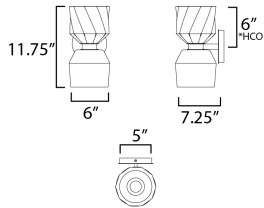

LAMPING

INPUT VOLTAGE : 120V
LUMENS : 1,400 Rated (600 Del.)
BULB : 2 x 7W Incandescent E26 Medium , 14W Total
BULB INCLUDED : (Included)
DIMMABLE : Y
CRI : 90 CRI
COLOR_TEMP : 3000K
LIGHTING_DIRECTION : Omni