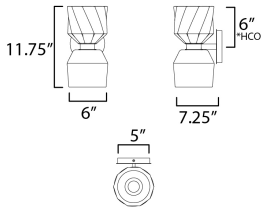

LAMPING

INPUT VOLTAGE : 120V
LUMENS : 1,400 Rated (600 Del.)
BULB : 2 x 7W Incandescent E26 Medium , 14W Total
BULB INCLUDED : (Included)
DIMMABLE : Y
CRI : 90 CRI
COLOR_TEMP : 3000K
LIGHTING_DIRECTION : Omni